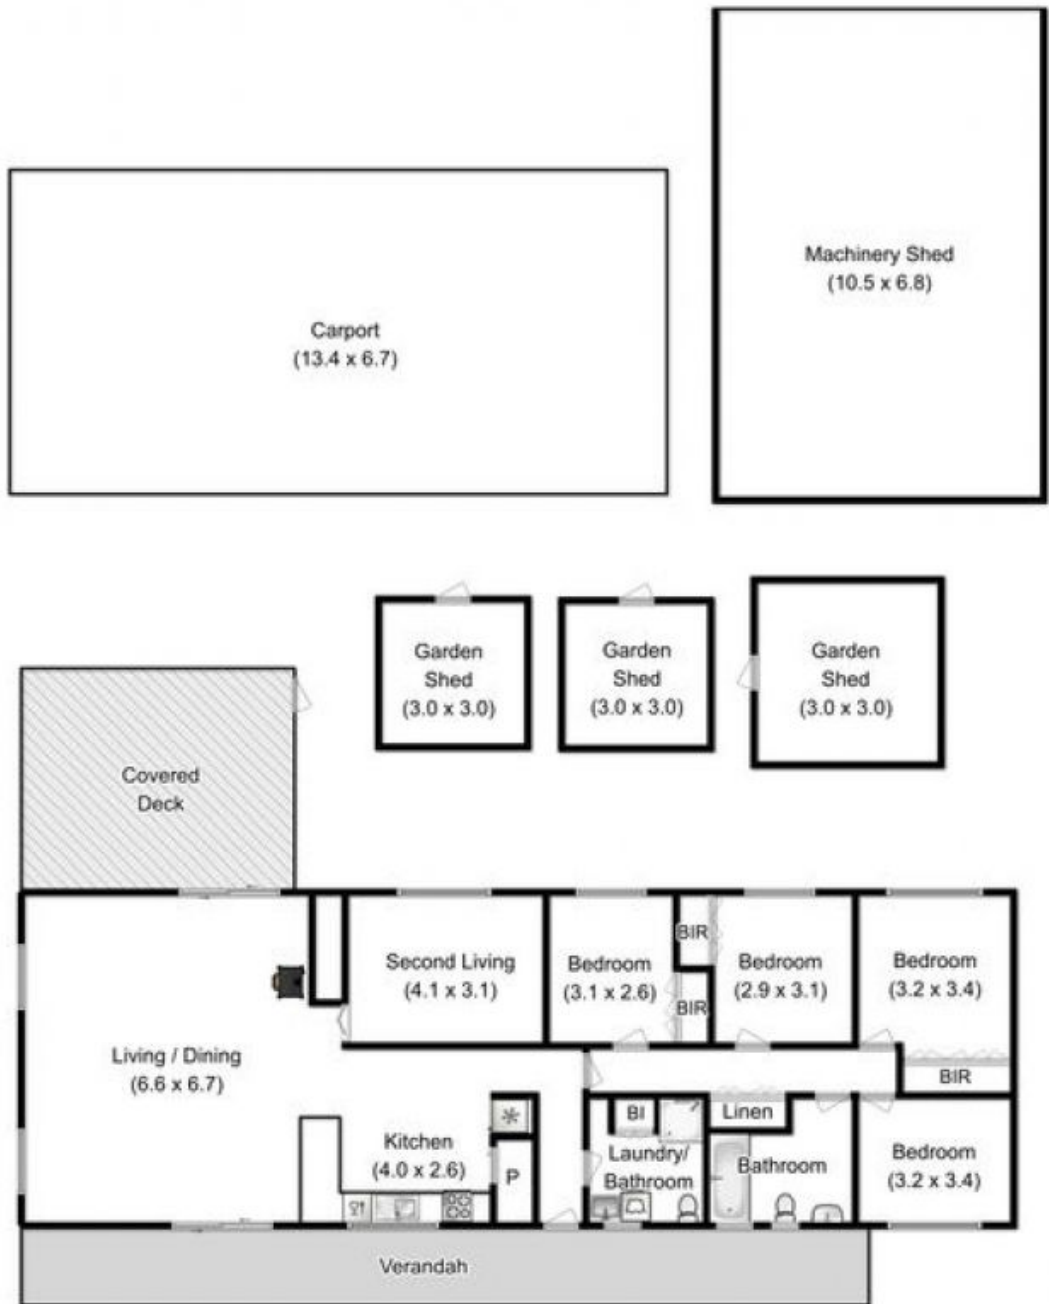

The kitchen has been completely remodeled, offering an abundance of bench and cupboard space and offering high quality appliances any chef of the family will love.

Bedroom accommodation is at the opposite end of the home. There are 4 bedrooms, 3 with built ins, whilst the fourth has shelving that also provides your family with a great sized h

**Stuart Gifford**  
Property Consultant

0419337054

Total Approx. Floor Area : 148 sqm  
 Total Approx. Outbuilding Area : 203 sqm

All measurements are internal and approximate.  
 This plan is a sketch for illustration, not valuation.  
 Produced by Open2view.com