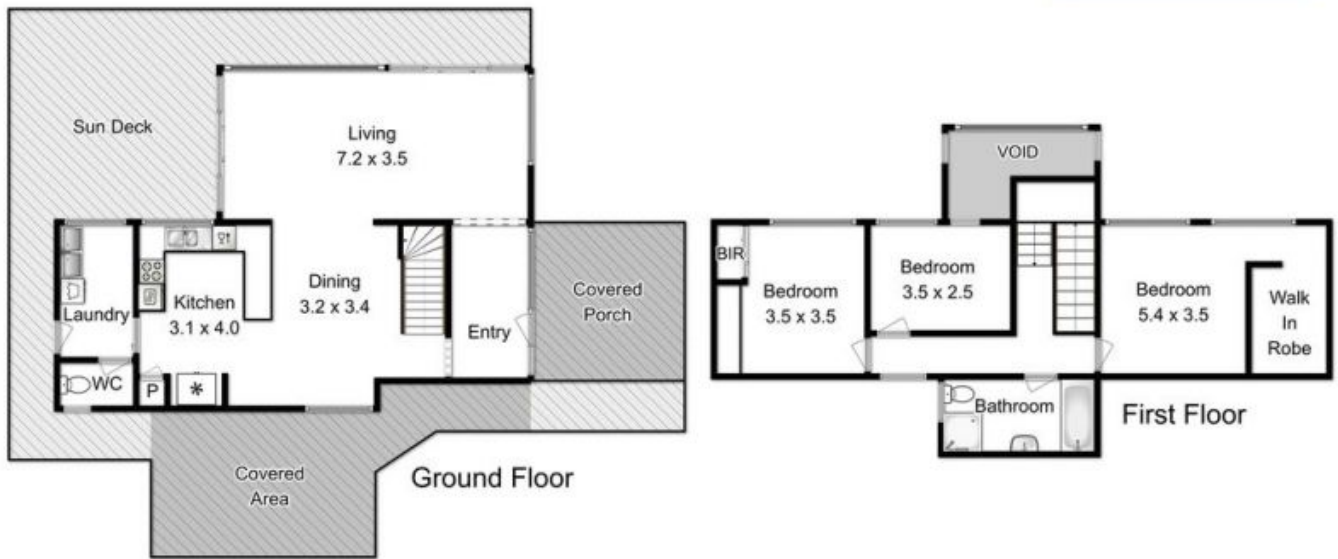

All measurements are internal and approximate.
This plan is a sketch for illustration, not valuation.
Produced by Open2view.com for Ripple.

Approx. floor area : 136 sqm