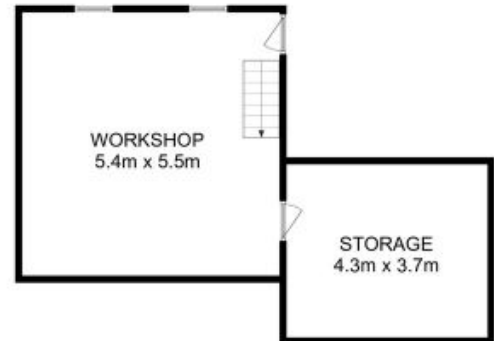

Warwick Page

Director & Real Estate Agent

0474122717

UPPER FLOOR

LOWER FLOOR

All measurements are internal and approximate.
 This plan is a sketch for illustration, not valuation.
 Produced by Open2view.com for Ripple.

Approx. upper floor area : 100 sqm
 Approx. lower floor area : 51sqm