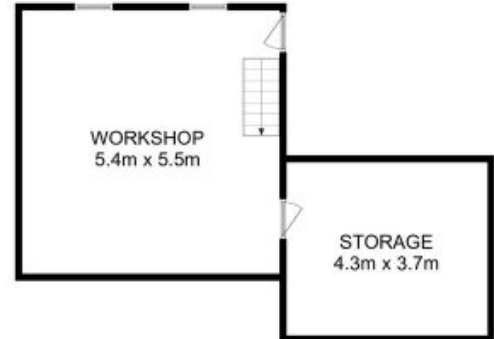

Warwick Page

Director & Real Estate Agent

0474122717

UPPER FLOOR

LOWER FLOOR

All measurements are internal and approximate.
 This plan is a sketch for illustration, not valuation.
 Produced by Open2view.com for Ripple.

Approx. upper floor area : 100 sqm
 Approx. lower floor area : 51sqm