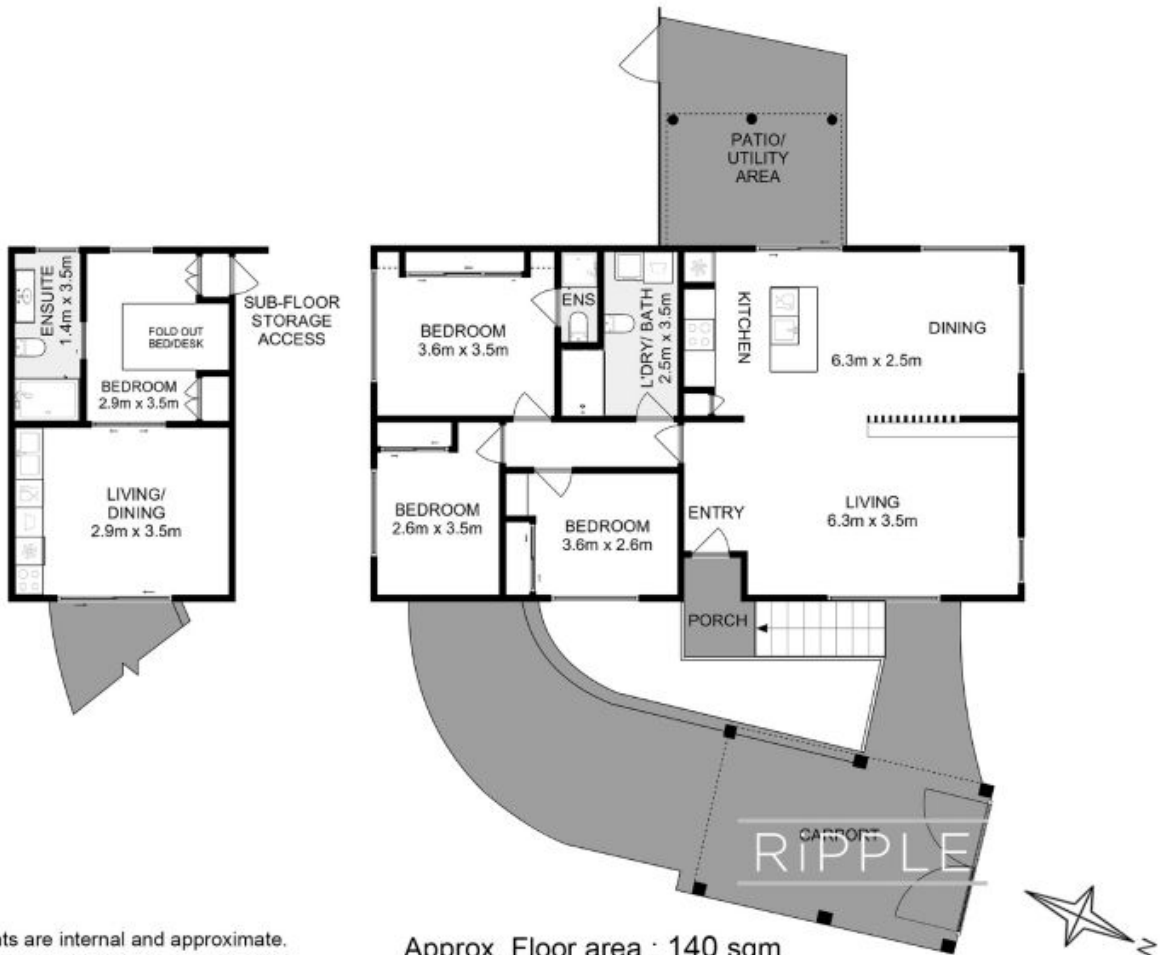

526A Huon Road SOUTH HOBART, TAS

Fabulous family home with self-contained apartment

Nestled in the foothills of kunanyi/Mt Wellington, this four-bedroom family home offers a peaceful yet convenient lifestyle in one of Hobart's most sought-after areas. With extensive updates throughout and a contemporary design, here you can enjoy the rare blend of a wild bushland setting located just ten minutes from the city.

Glass sliding doors open onto a covered patio and seamlessly extend the living space outside - it's a fantastic area for entertaining, al fresco dining, or quiet contemplation with glorious mountain views.

Downstairs, you will find a self-contained apartment with a combined kitchen, living, and dining room and a second reverse cycle air conditioner. The sizeable fourth bedroom with e

Warwick Page

Director & Real Estate Agent

0474122717

All measurements are internal and approximate.
 This plan is a sketch for illustration, not valuation.
 Produced by Open²view.com for Ripple.

Approx. Floor area : 140 sqm